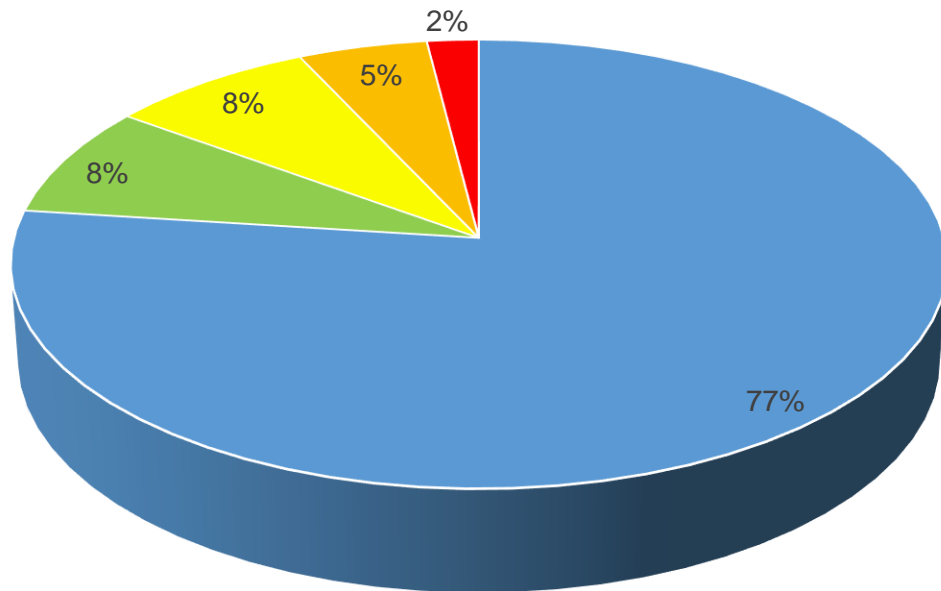

YEAR 13 2016 DESTINATIONS

- University
- Gap year then University
- College/FE
- Employment
- NEETS

26% of the year group (33% of those who went to university) went to Russell Group universities